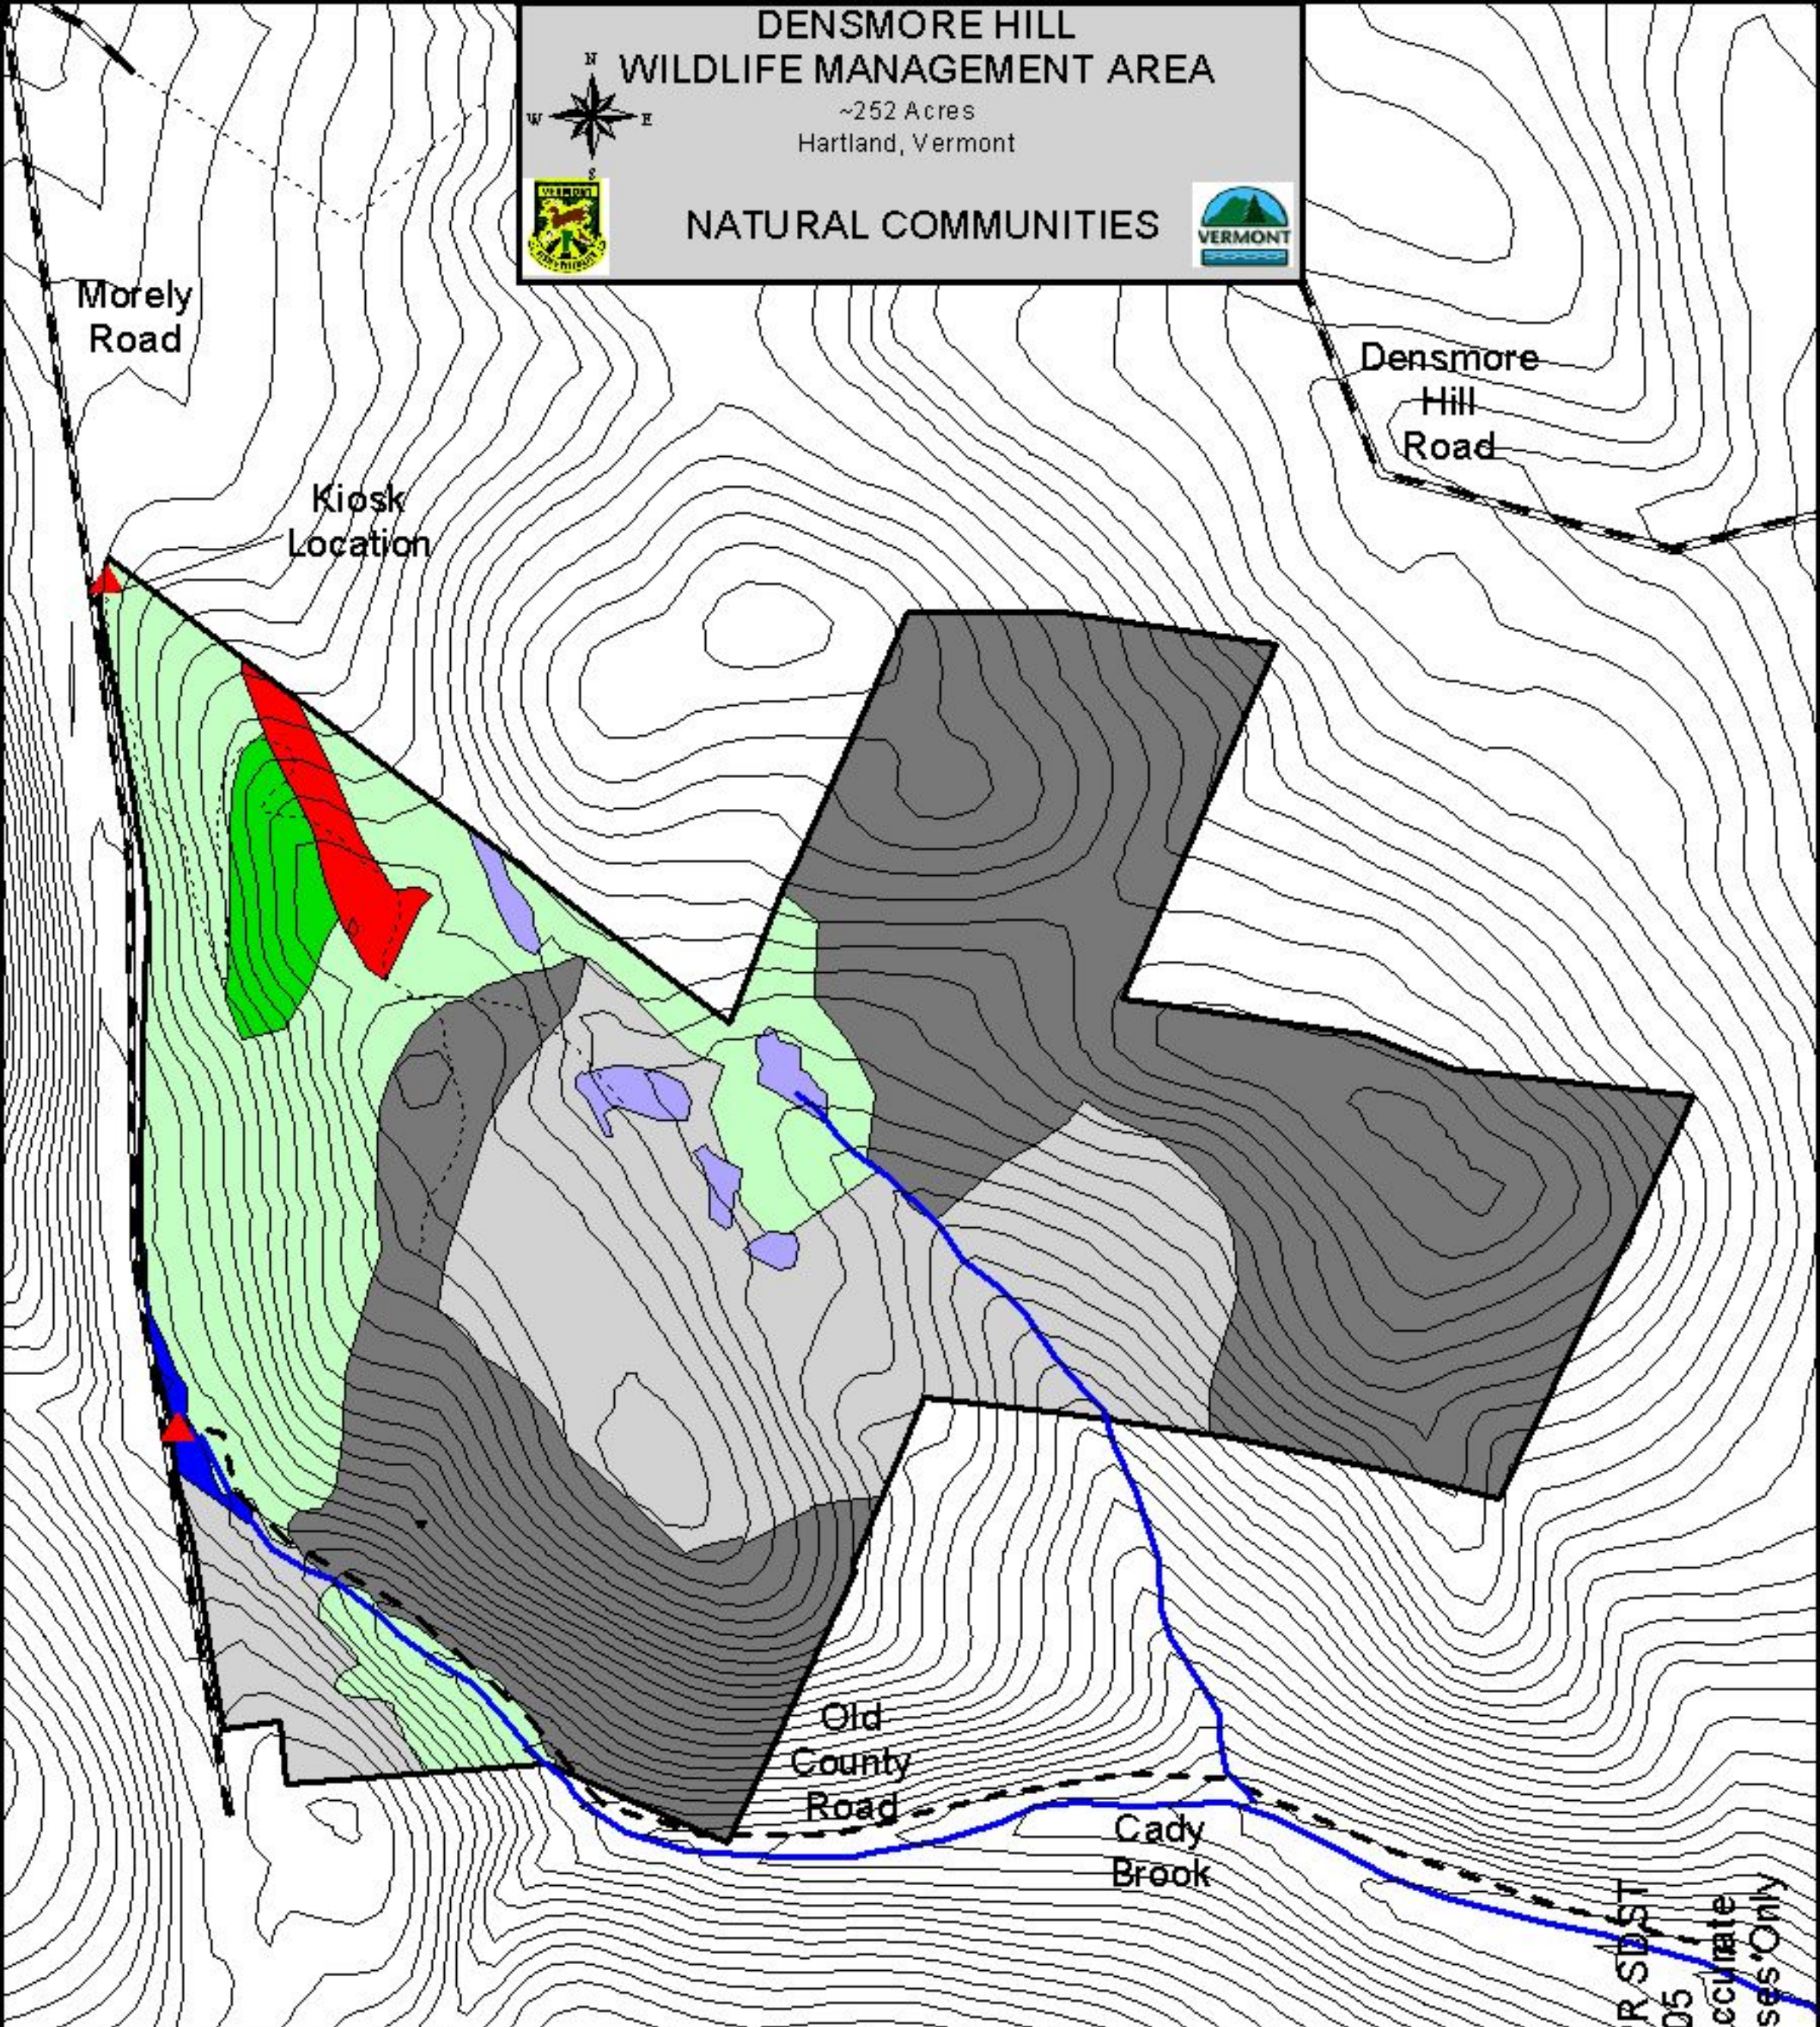

**DENSMORE HILL  
WILDLIFE MANAGEMENT AREA**  
~252 Acres  
Hartland, Vermont

**NATURAL COMMUNITIES**

**LEGEND**

**Natural Communities Types**

Hem lock Forest	Beaver Wetland
Hem lock-Northern Hardwood Forest	Seep
Northern Hardwood Forest	Temperate Acidic Outcrop
Red Oak-Northern Hardwood Forest	
Sugar Maple-White Ash-Jack-in-the-pulpit Northern Hardwood Forest	
Unmaintained Town Roads	Gates
Maintained Town Roads	5' Contours
	Streams/Brook

500      0      500      1000 Feet

Drawn By: ANR FPR SD/ST  
Revised: 12/05  
Map Not Survey Accurate  
For Planning Purposes Only