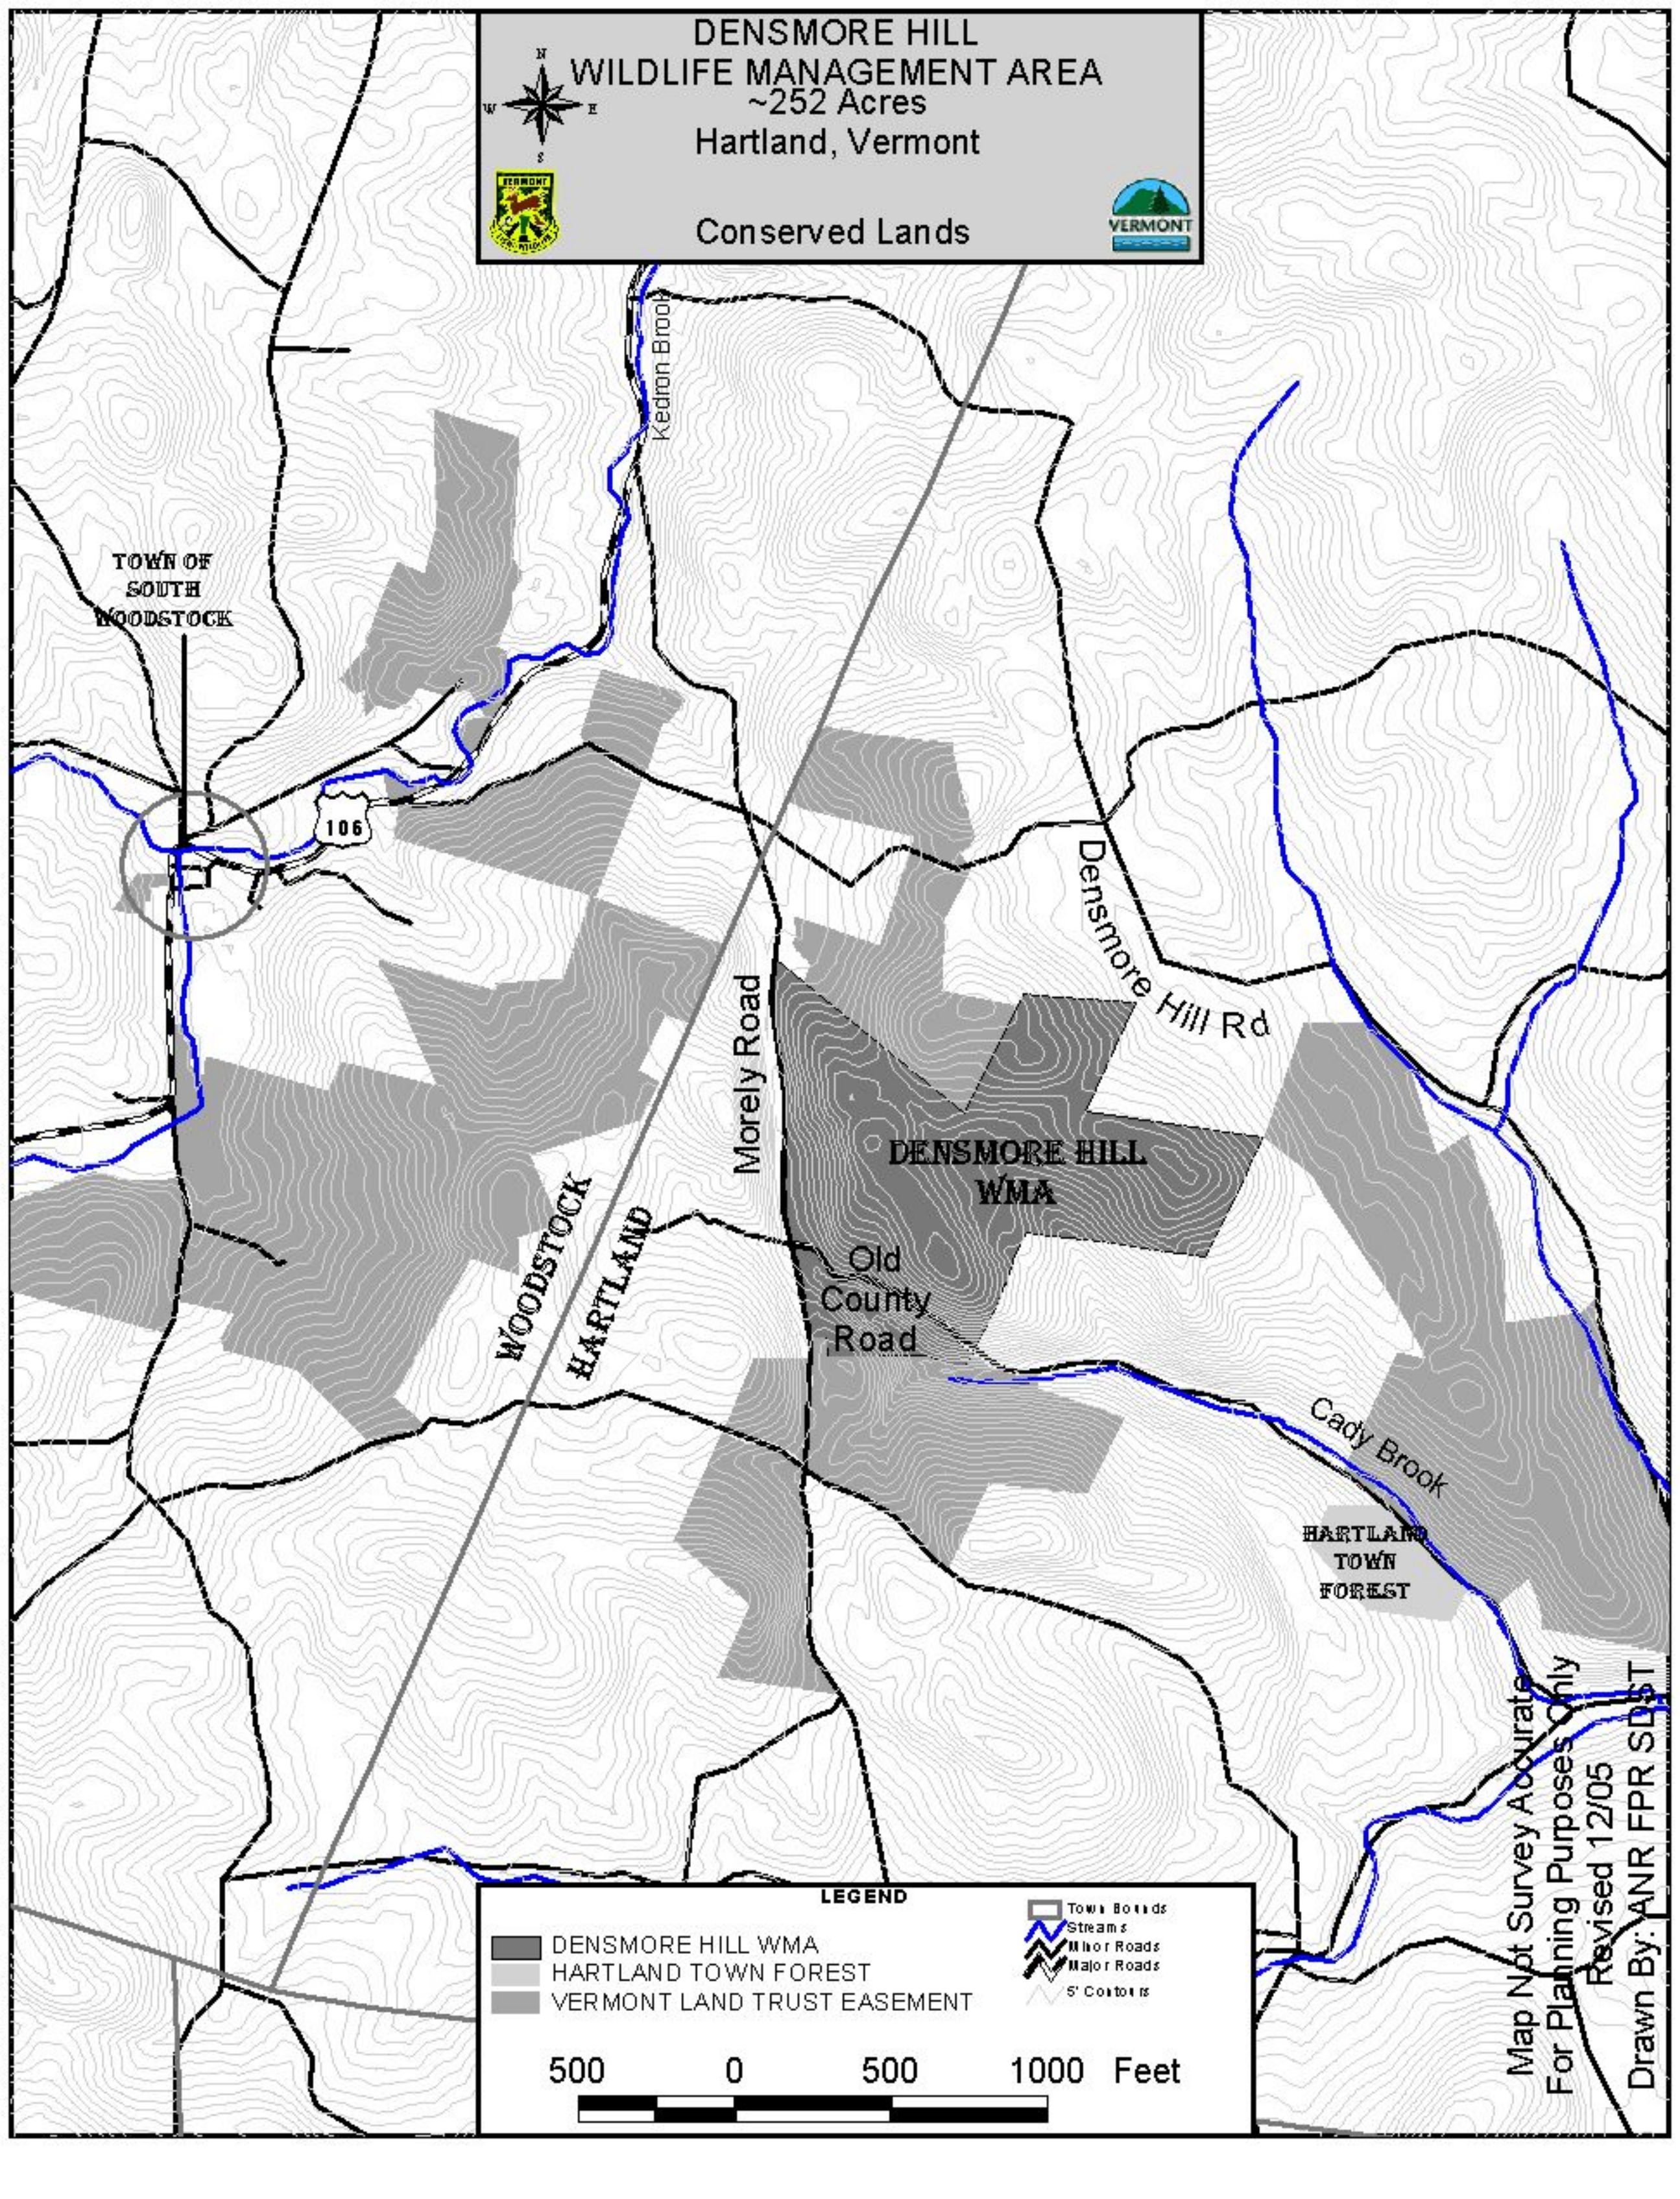

**DENSMORE HILL
WILDLIFE MANAGEMENT AREA**
 ~252 Acres
 Hartland, Vermont
 Conserved Lands

LEGEND

	DENSMORE HILL WMA		Town Bounds
	HARTLAND TOWN FOREST		Streams
	VERMONT LAND TRUST EASEMENT		Minor Roads
			Major Roads
			5' Contour

500 0 500 1000 Feet

Map Not Survey Accurate
 For Planning Purposes Only
 Revised 12/05
 Drawn By: ANR FPR SDST