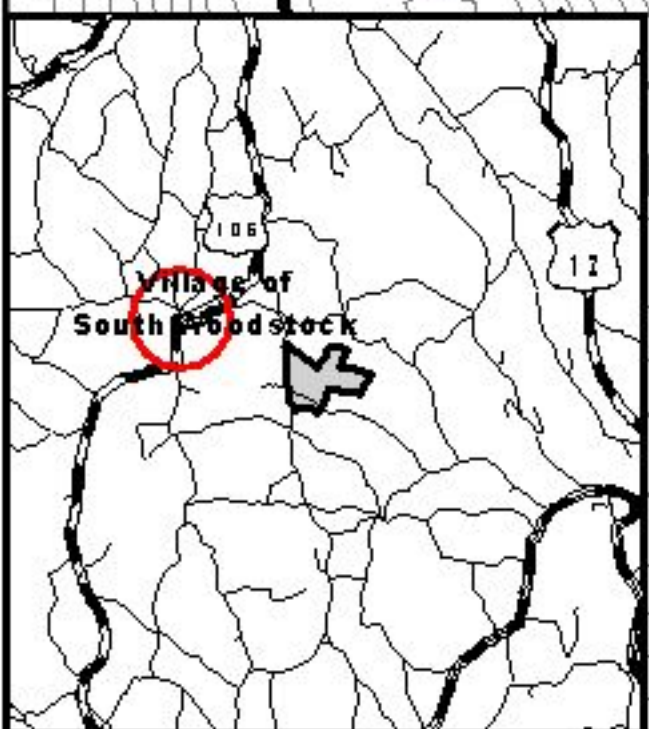

DENSMORE HILL  
WILDLIFE MANAGEMENT AREA  
~252 Acres  
Hartland, Vermont

BASE MAP

Morely Road

Densmore Hill Road

Kiosk Location

Old County Road

Cady Brook

**LEGEND**

State Lands Boundary	Stonewalls
Maintained Town Roads	5' Contours
Unmaintained Town Roads	Gates
Forest Truck Road	Streams/Brook

500      0      500      1000 Feet

Map Not Survey Accurate  
For Planning Purposes Only  
Revised 12/05  
Drawn By: ANR FPR SDST